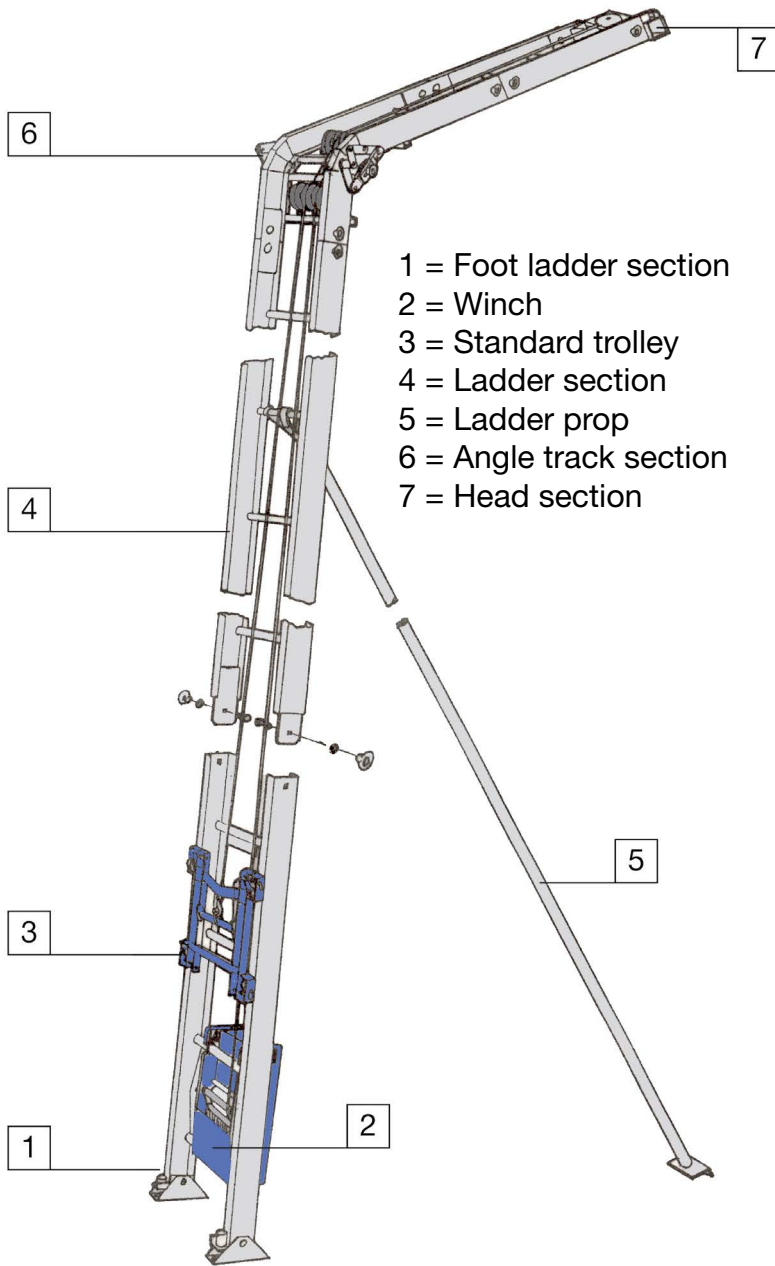

- ★ Quick installation ★
- ★ Use for multiple applications ★
- ★ German engineered ★

General purpose platform

Further load carrying devices available upon request!

TECHNICAL DATA

Load capacity	550 lbs
Lifting speed	70 ft/min
Lifting height	100 ft
Power supply	1.6 hp/120V/60 Hz