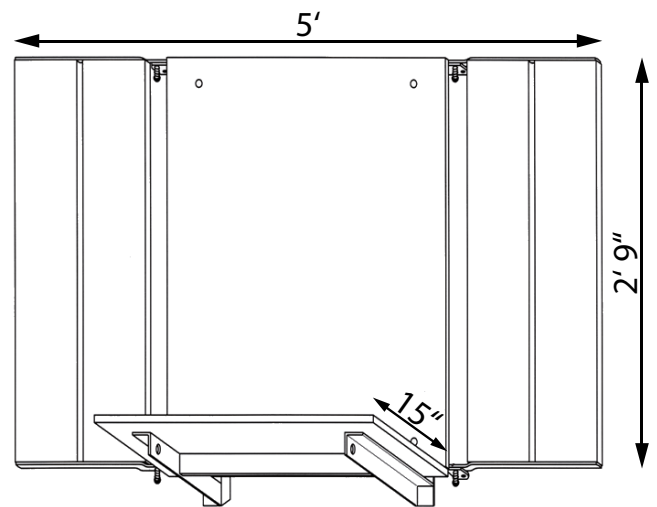

- ★ Quick installation ★
- ★ Use for multiple applications ★
- ★ German engineered ★

General purpose platform

Further load carrying devices available upon request!

TECHNICAL DATA

Load capacity	550 lbs
Lifting speed	70 ft/min
Lifting height	100 ft
Power supply	1.6 hp/120V/60 Hz