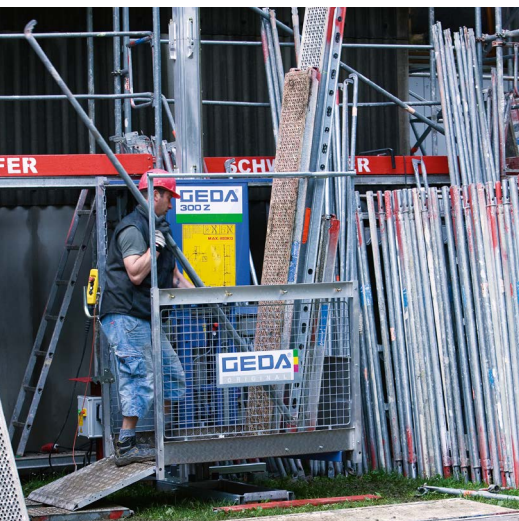

GEDA®

ORIGINAL

GEDA® MH 660 Material Hoist

- ★ Quick installation
- ★ Specially for scaffold erection
- ★ Platform turnable by 90°
- ★ German engineered

TECHNICAL DATA

Load capacity	660 lbs
Lifting speed	95 ft/min
Lifting height	330 ft
Power supply	480 V/60 Hz/16 A