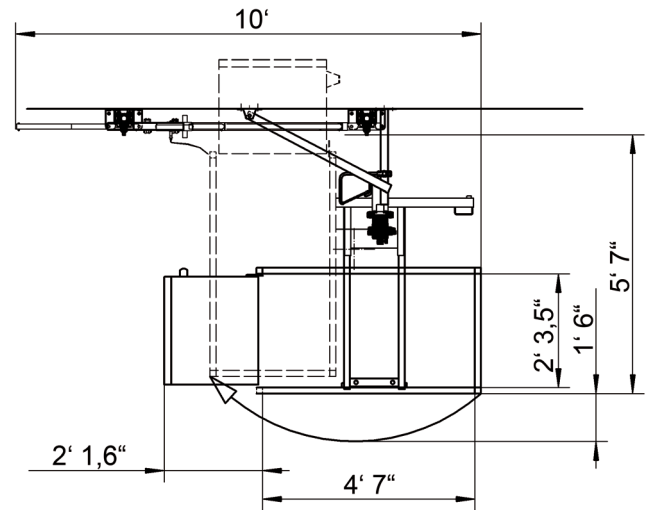

GEDA®

ORIGINAL

GEDA® MH 660 Material Hoist

- ★ Quick installation
- ★ Specially for scaffold erection
- ★ Platform turnable by 90°
- ★ German engineered

TECHNICAL DATA

Load capacity	660 lbs
Lifting speed	95 ft/min
Lifting height	330 ft
Power supply	480 V/60 Hz/16 A