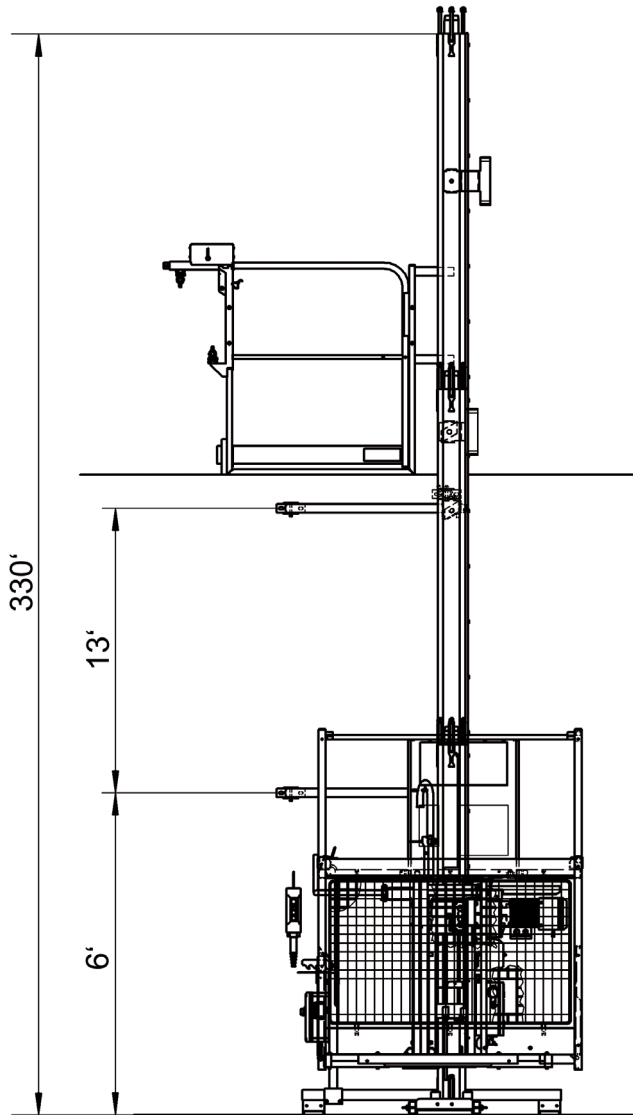

GEDA®

ORIGINAL

GEDA® MH 660 Material Hoist

- ★ Quick installation
- ★ Specially for scaffold erection
- ★ Platform turnable by 90°
- ★ German engineered

TECHNICAL DATA

Load capacity	660 lbs
Lifting speed	95 ft/min
Lifting height	330 ft
Power supply	480 V/60 Hz/16 A