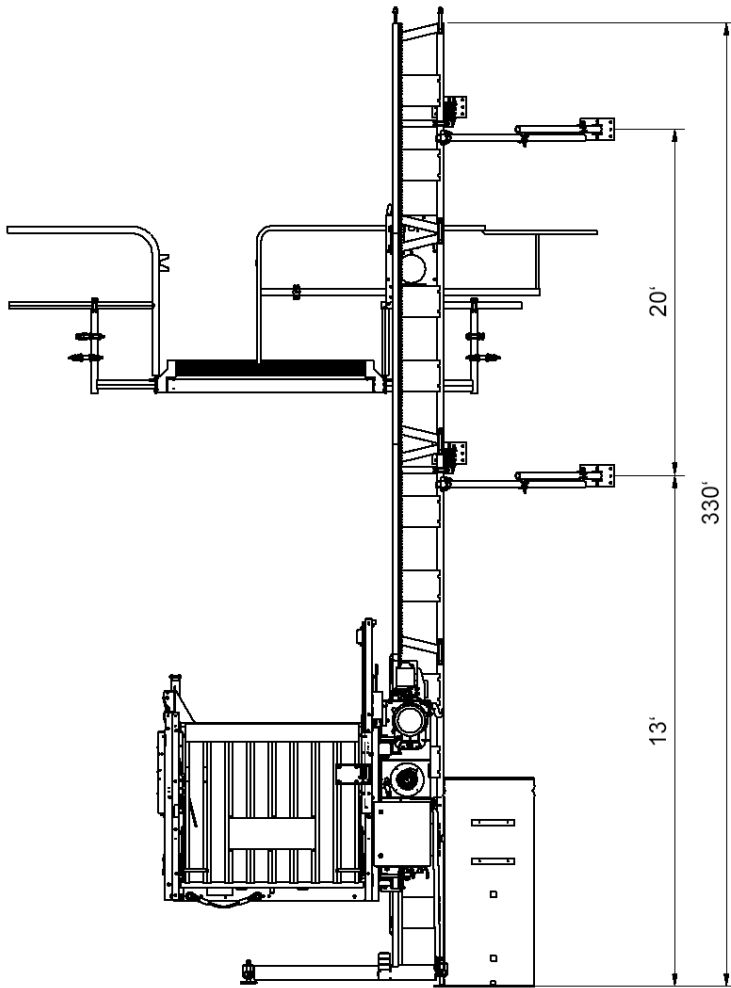

### TECHNICAL DATA

<i>Load capacity</i>	Transport platform	1100 lbs or 4 persons
	Material hoist	1875 lbs for material
<i>Lifting speed</i>		40/80 ft/min
<i>Lifting height</i>		330 ft
<i>Power supply</i>		4/8 hp/480 V/60 Hz