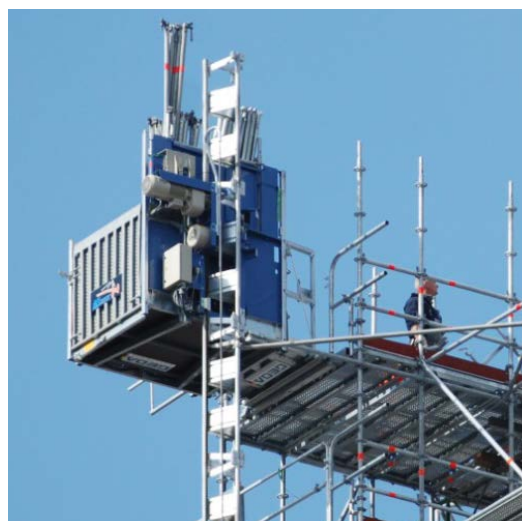

## GEDA® TP 1100 Transport Platform

- ★ Quick installation
- ★ Transport of persons and material
- ★ UNI-MAST
- ★ Quick return on investment
- ★ German engineered

## GEDA® TP 1100 Transport Platform