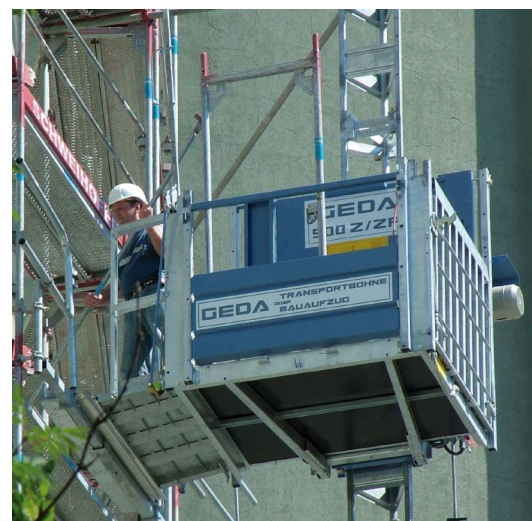

## GEDA® TP 1100 Transport Platform

- ★ Quick installation
- ★ Transport of persons and material
- ★ UNI-MAST
- ★ Quick return on investment
- ★ German engineered