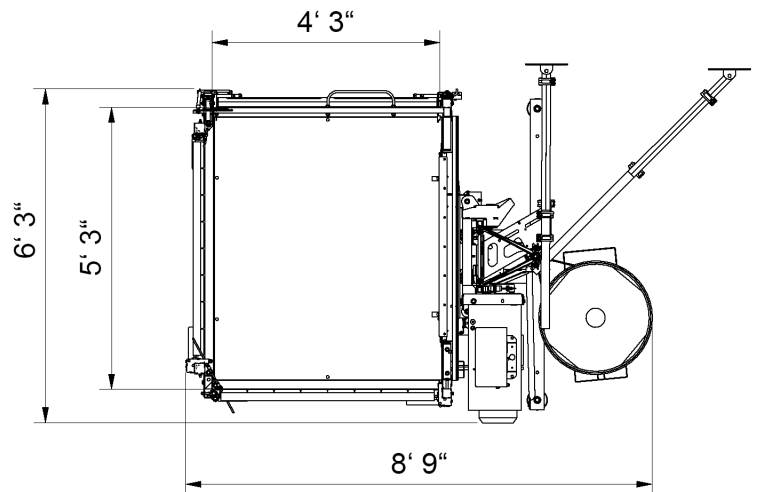

### TECHNICAL DATA

<i>Load capacity</i>	Transport platform	1100 lbs or 4 persons
	Material hoist	1875 lbs for material
<i>Lifting speed</i>		40/80 ft/min
<i>Lifting height</i>		330 ft
<i>Power supply</i>		4/8 hp/480 V/60 Hz