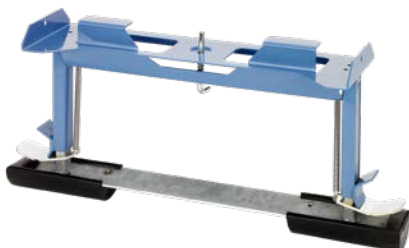

Quick installation
Use for multiple applications
German engineered

GEDA LADDER LIFT

Fast and easy installation without tools, the robust workmanship, the small footprint and the versatile application options of the GEDA Ladder Lift have already been popular with craftspeople from all sectors for decades. There is a reason why more than 90,000 items of the traditional product from GEDA have already been sold.

Special accessories enable virtually all types of materials to be transported upwards to the roof and into the building. Whether for bricklayers, interior fitters, roofers, tilers or floor installers, the GEDA Ladder Lift has the right load handling devices for any construction material and any application.

Accessories/Load carrying devices:

Ladder section 6' 6"
Art. No. 02888

Ladder section 3' 3"
Art. No. 02889

Ladder prop
Art. No. 05643

General purpose platform
Art. No. 02893

Front protector for general purpose platform
Art. No. 02862

Vario platform
Art. No. 02895

Sheet carrier
Art. No. 02831

Prop for sheet carrier
Art. No. 02812

Angle track section
Art. No. 02828

Roof tie
Art. No. 02826

Transport axle
Art. No. 02886

Liftbox
Art. No. 46309