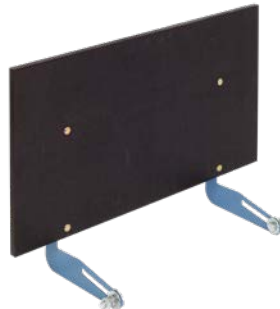

Special accessories enable virtually all types of materials to be transported upwards to the roof and into the building. Whether for bricklayers, interior fitters, roofers, tilers or floor installers, the GEDA Ladder Lift has the right load handling devices for any construction material and any application.

Accessories/Load carrying devices:

Ladder section 6' 6"
Art. No. 02888

Ladder section 3' 3"
Art. No. 02889

Ladder prop
Art. No. 05643

General purpose platform
Art. No. 02893

Front protector for general purpose platform
Art. No. 02862

Vario platform
Art. No. 02895

Sheet carrier
Art. No. 02831

Prop for sheet carrier
Art. No. 02812

Angle track section
Art. No. 02828

Roof tie
Art. No. 02826

Transport axle
Art. No. 02886

Liftbox
Art. No. 46309