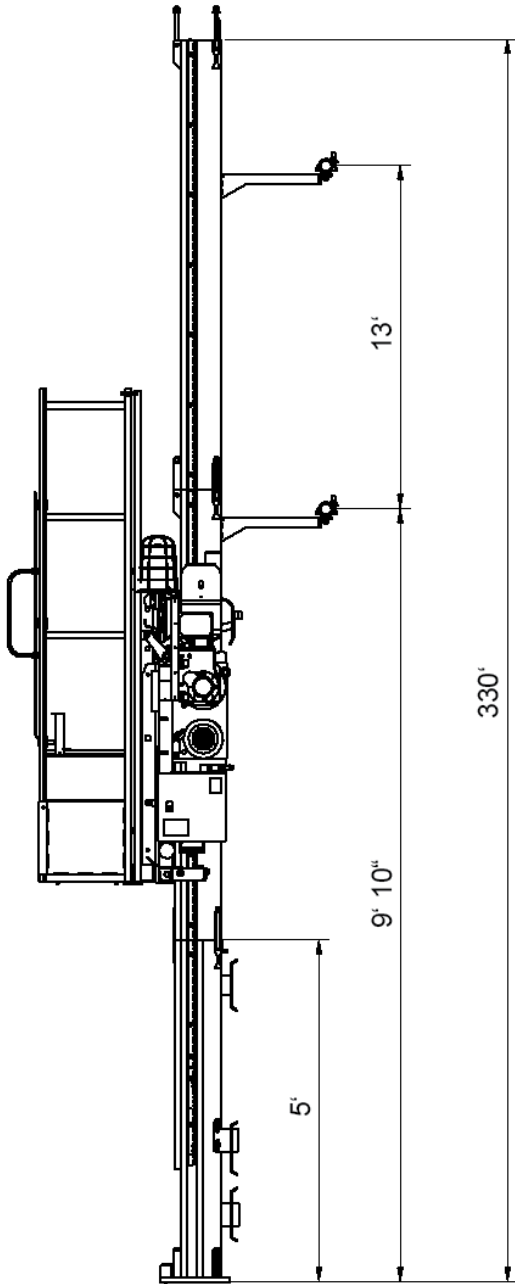

# GEDA<sup>®</sup> MH 660 Boiler Hoist Material Hoist

- ★ Specially designed for boilers ★
- ★ Collapsible ★ Access through manholes (18") possible ★
- ★ Quick installation ★ German engineered ★

## TECHNICAL DATA

Load capacity	660 lbs
Lifting speed	75 ft/min
Lifting height	330 ft
Power supply	3.35 hp/3 Ph. 480 V/60 Hz

*Changes/Errors excepted*