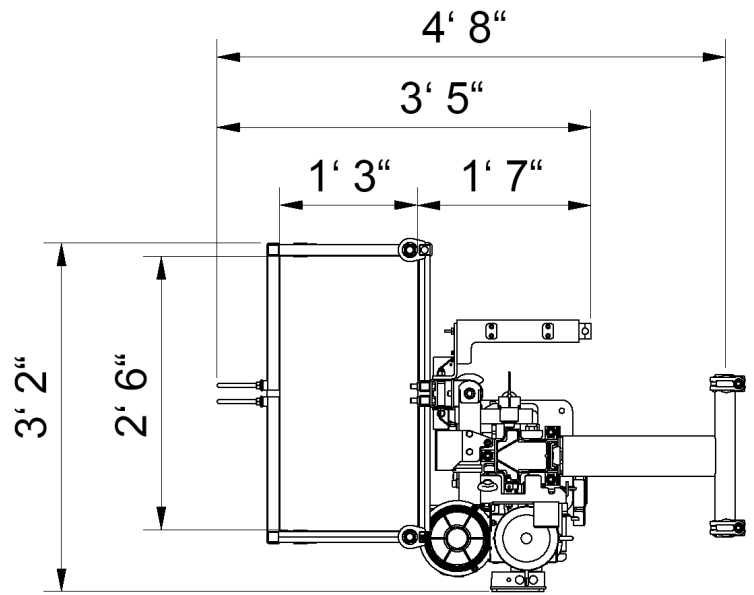

# GEDA<sup>®</sup> MH 660 Boiler Hoist Material Hoist

- ★ Specially designed for boilers ★
- ★ Collapsible ★ Access through manholes (18") possible ★
- ★ Quick installation ★ German engineered ★

## TECHNICAL DATA

Load capacity	660 lbs
Lifting speed	75 ft/min
Lifting height	330 ft
Power supply	3.35 hp/3 Ph. 480 V/60 Hz

*Changes/Errors excepted*