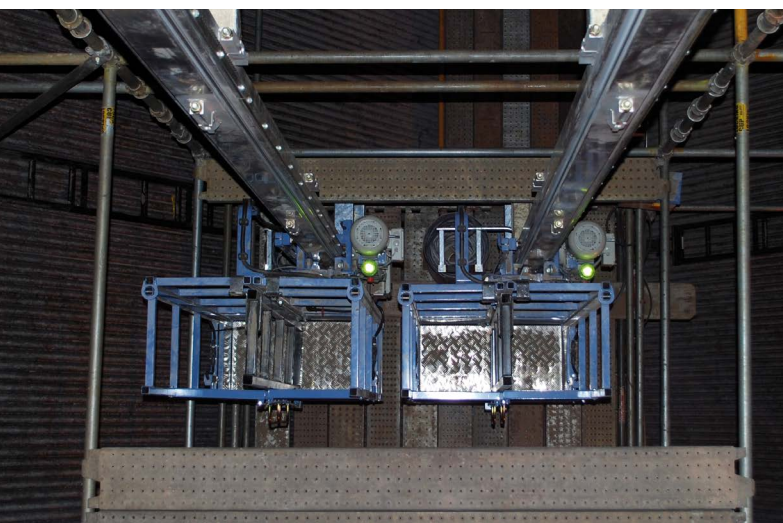

# GEDA<sup>®</sup> MH 660 Boiler Hoist Material Hoist

- ★ Specially designed for boilers ★
- ★ Collapsible ★ Access through manholes (18") possible ★
- ★ Quick installation ★ German engineered ★

# GEDA<sup>®</sup> MH 660 Boiler Hoist Material Hoist

## TECHNICAL DATA

Load capacity	660 lbs
Lifting speed	75 ft/min
Lifting height	330 ft
Power supply	3.35 hp/3 Ph. 480 V/60 Hz

*Changes/Errors excepted*