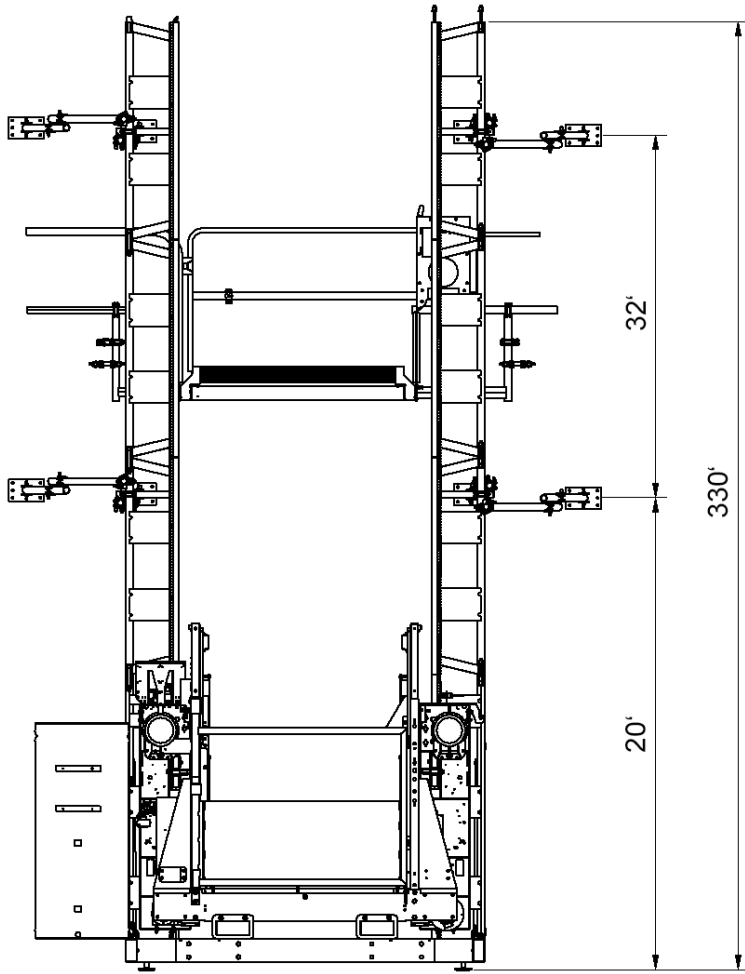

GEDA®

ORIGINAL

GEDA® TP 4400 Transport Platform

- ★ Quick installation
- ★ Transport of persons and material
- ★ UNI-MAST
- ★ Quick return on investment
- ★ Variable platforms available
- ★ German engineered

Example for space requirement platform „B2“

TECHNICAL DATA

Load capacity (Depending on platform configuration)	4400 lbs or 7 persons 4400 lbs for material
Lifting speed	40/80 ft/min
Lifting height	330 ft
Power supply	2 x 4.8/9.7 hp/480 V/60 Hz