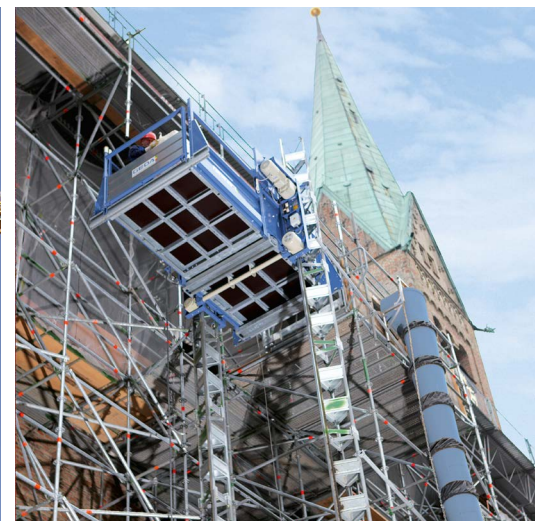

GEDA®

ORIGINAL

GEDA® TP 4400 Transport Platform

- ★ Quick installation
- ★ Transport of persons and material
- ★ UNI-MAST
- ★ Quick return on investment
- ★ Variable platforms available
- ★ German engineered

Example for space requirement platform „B2“

TECHNICAL DATA

Load capacity (Depending on platform configuration)	4400 lbs or 7 persons 4400 lbs for material
Lifting speed	40/80 ft/min
Lifting height	330 ft
Power supply	2 x 4.8/9.7 hp/480 V/60 Hz