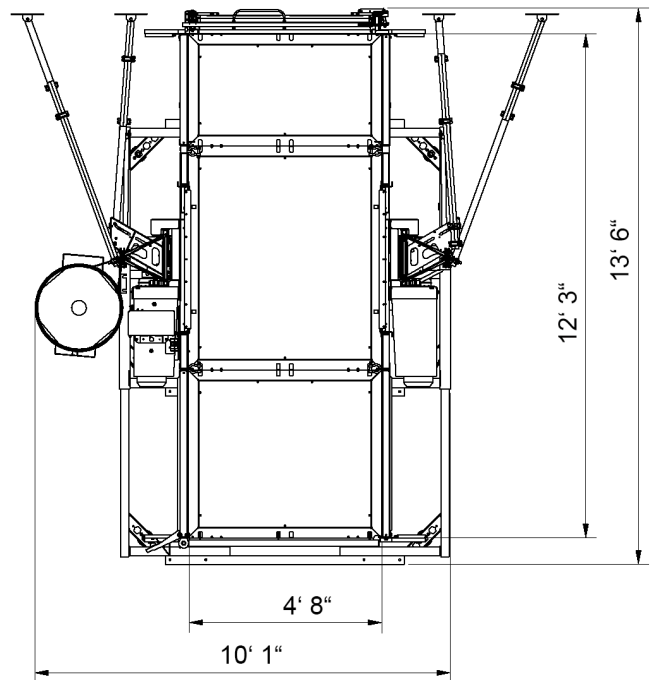

GEDA®

ORIGINAL

GEDA® TP 4400 Transport Platform

- ★ Quick installation
- ★ Transport of persons and material
- ★ UNI-MAST
- ★ Quick return on investment
- ★ Variable platforms available
- ★ German engineered

Example for space requirement platform „B2“

TECHNICAL DATA

Load capacity (Depending on platform configuration)	4400 lbs or 7 persons 4400 lbs for material
Lifting speed	40/80 ft/min
Lifting height	330 ft
Power supply	2 x 4.8/9.7 hp/480 V/60 Hz